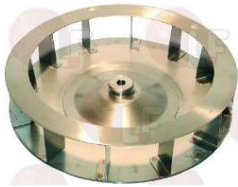

BOURGEOIS 07426

3411002 FAN $\varnothing$ 350 mm
thickness 75 mm
total blades 12 - $\varnothing$ hole 16 mm
for OVEN FZM201-FZM202
for Convection oven electric (BOURGEOIS) FZM101
FZM102 - FZM201 - FZM202 - FZ101 - FZ102
FZ201 - FZ202

BOURGEOIS MOT2019

Suitable for:

3411003 FAN $\varnothing$ 280 mm
thickness 70 mm
total blades 12 - $\varnothing$ hole 16 mm
for Convection oven electric (BOURGEOIS) FZM061
FZ061