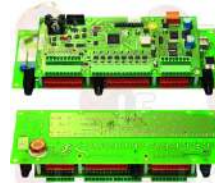

BOURGEOIS REL1603

Suitable for:

BOURGEOIS

Suitable for:

Electronic printed-circuit boards

3390345 ELECTRONIC DISPLAY BOARD

SERSA n° 275006
for Convection oven electric (BOURGEOIS) FZM061
FZM101 - FZM102 - FZM201 - FZM202

BOURGEOIS ELEC2028

3390346 MOTHERBOARD

SERSA n° 275002
for Convection oven electric (BOURGEOIS) FZM061
FZM101 - FZM102 - FZM201 - FZM202 - FZ061
FZ101 - FZ102 - FZ201 - FZ202

BOURGEOIS ELEC2039

3390347 POWER SUPPLY ELECTRONIC BOARD

SERSA n° 275003C - input 230V - output 12V
for Convection oven electric (BOURGEOIS) FZM061
FZM101 - FZM102 - FZM201 - FZM202 - FZ061
FZ101 - FZ102 - FZ201 - FZ202

BOURGEOIS ELEC2023

Electronic thermostats and controllers