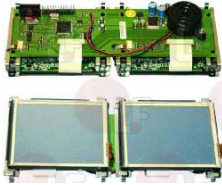

BOURGEOIS REL1603

Suitable for:

BOURGEOIS

Suitable for:

Electronic printed-circuit boards

3390345 ELECTRONIC DISPLAY BOARD

SERSA n° 275006
for Convection oven electric (BOURGEOIS) FZM061
FZM101 - FZM102 - FZM201 - FZM202

BOURGEOIS ELEC2028

3390346 MOTHERBOARD

SERSA n° 275002
for Convection oven electric (BOURGEOIS) FZM061
FZM101 - FZM102 - FZM201 - FZM202 - FZ061
FZ101 - FZ102 - FZ201 - FZ202

BOURGEOIS ELEC2039

3390347 POWER SUPPLY ELECTRONIC BOARD