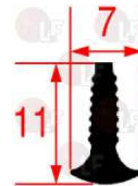

BOURGEOIS JOIN016

BOURGEOIS PROF1612